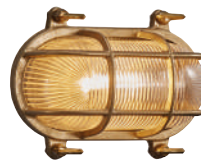

Helford | Brass
49031035