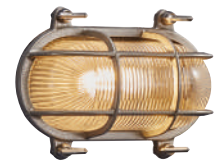

Helford | Nickel
49031055