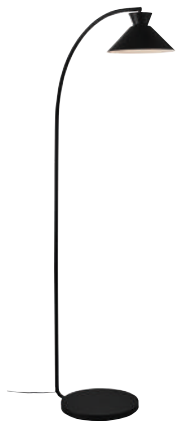

Dial | Black
2213394003