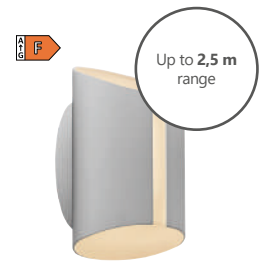

# Smart outdoor lamps

**Ava Smart | Black**  
2019016003

**Ava Smart | Grey**  
2019016010

**Arcus Smart | Black**  
2019001003

**Arcus Smart | Grey**  
2019001010

**Grip Smart | White**  
2118201001

**Grip Smart | Black**  
2118201003