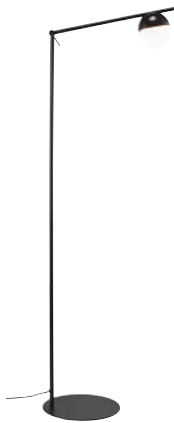

# Floor lamps

Alton 27,5 | Brass  
2010514001

Alton 27,5 | Black  
2010514047

Arild | Black  
2312324003

Bretagne | White  
2213494001

Bretagne | Grey  
2213494010

Cera | Brass  
2010244035

Clyde | Black  
2010844003