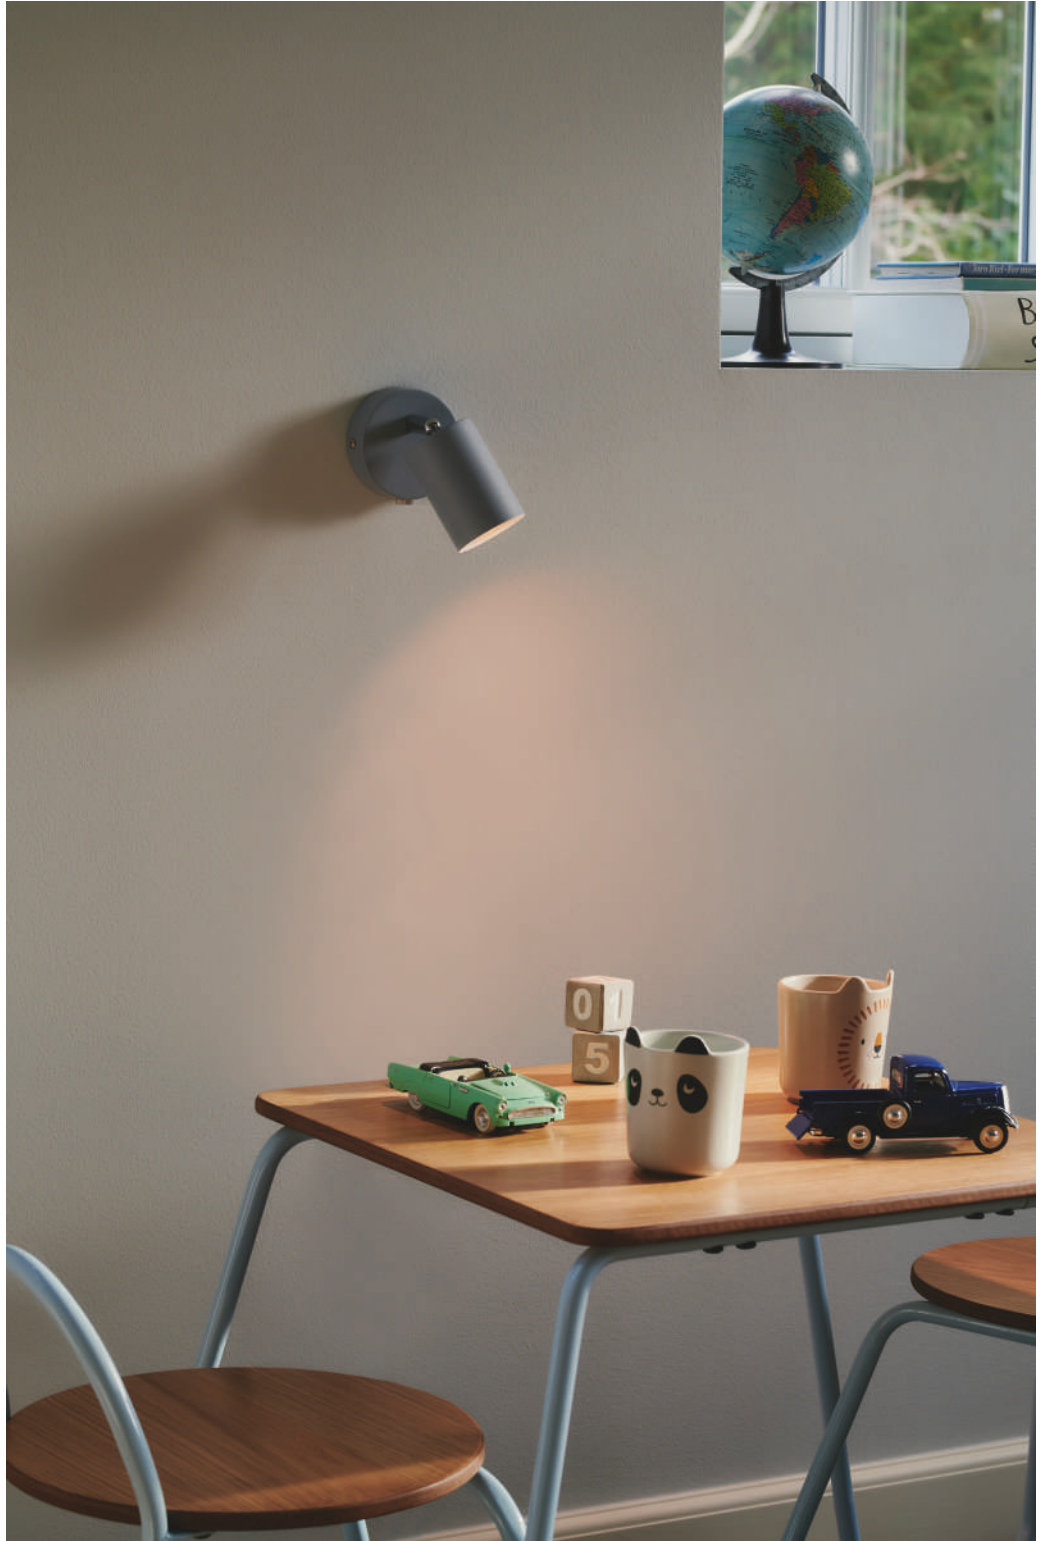

FULL INFO

Explore Wall 2113251006