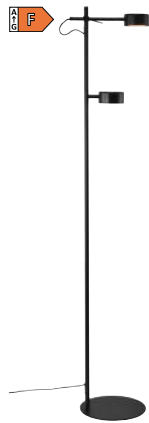

# Floor lamps

Alton 27,5 | Brass  
2010514001

Alton 27,5 | Black  
2010514047

Arild | Black  
2312324003

Bretagne | White  
2213494001

Bretagne | Grey  
2213494010

Cera | Brass  
2010244035

Clyde | Black  
2010844003