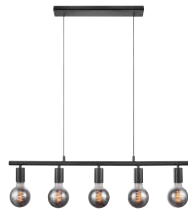

Paco 5-Spot | Black
2213273003