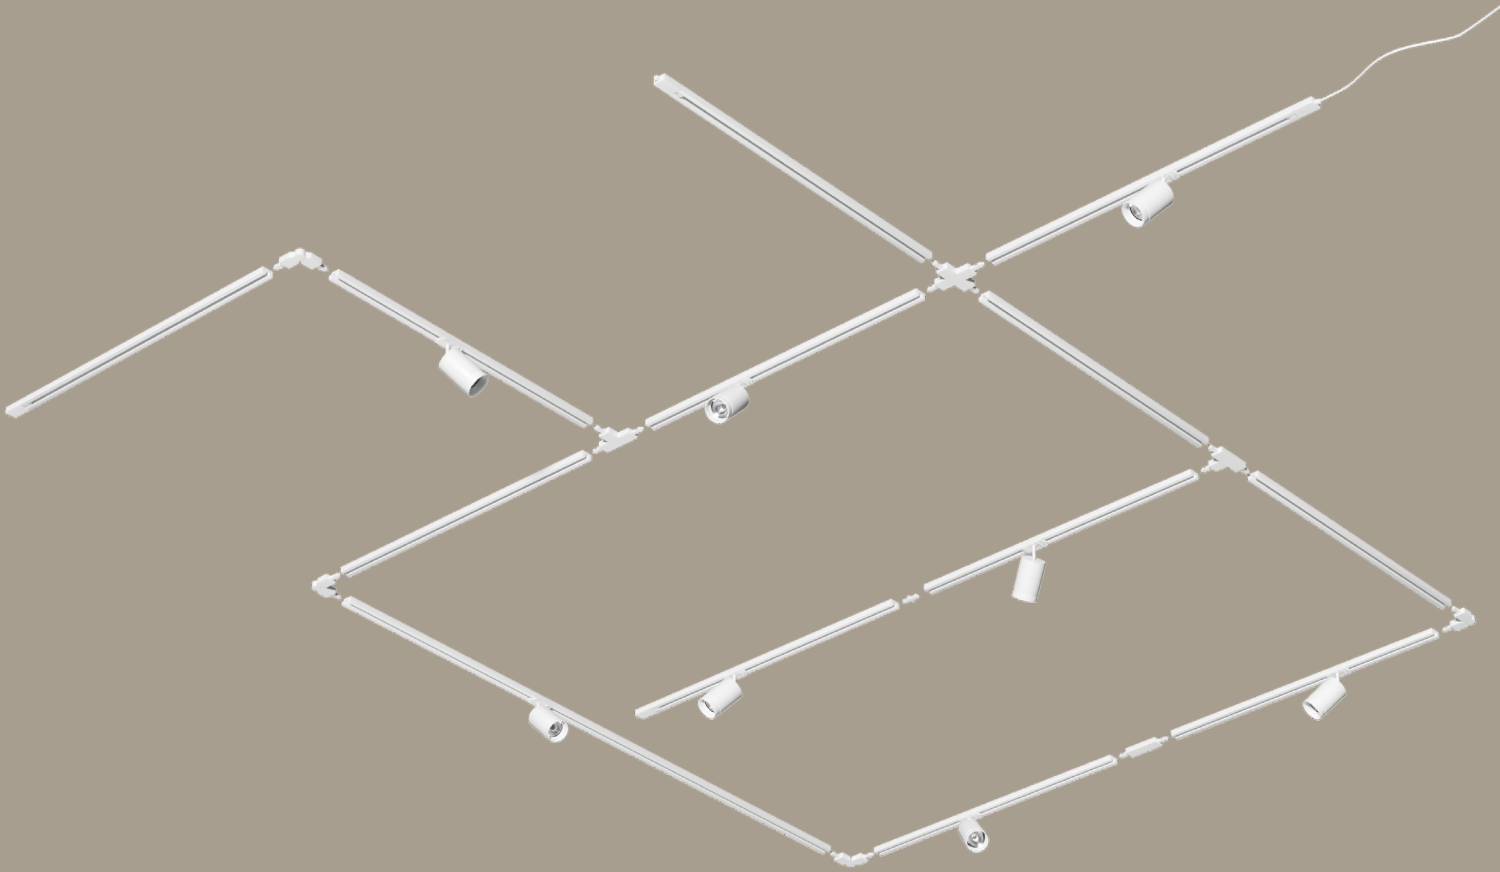

# *Sabonis*

Sabonis is a surface mounted downlight with a hidden tilt hinge that makes it easy to angle the light in the direction you prefer.

- **Hidden tilt hinge**
- **Directional light**
- **Replaceable bulb (not included)**

- **Minimalist and classic design**
- **Replaceable bulb (not included)**

Link Rondie Spot 2110639901

FULL INFO

# Link Your Lights

The Nordlux Link System provides endless options to link and connect your lights seamlessly using Link tracks, plugs and adaptors. With our wide selection of beautiful Link spots and pendants, creating your desired lighting setup has never been easier.

Choose the desired shape and size of your link track. Then simply click the spotlight or pendant into the track wherever you want it. Enjoy flexibility as you effortlessly move and expand your lighting setup along the tracks.