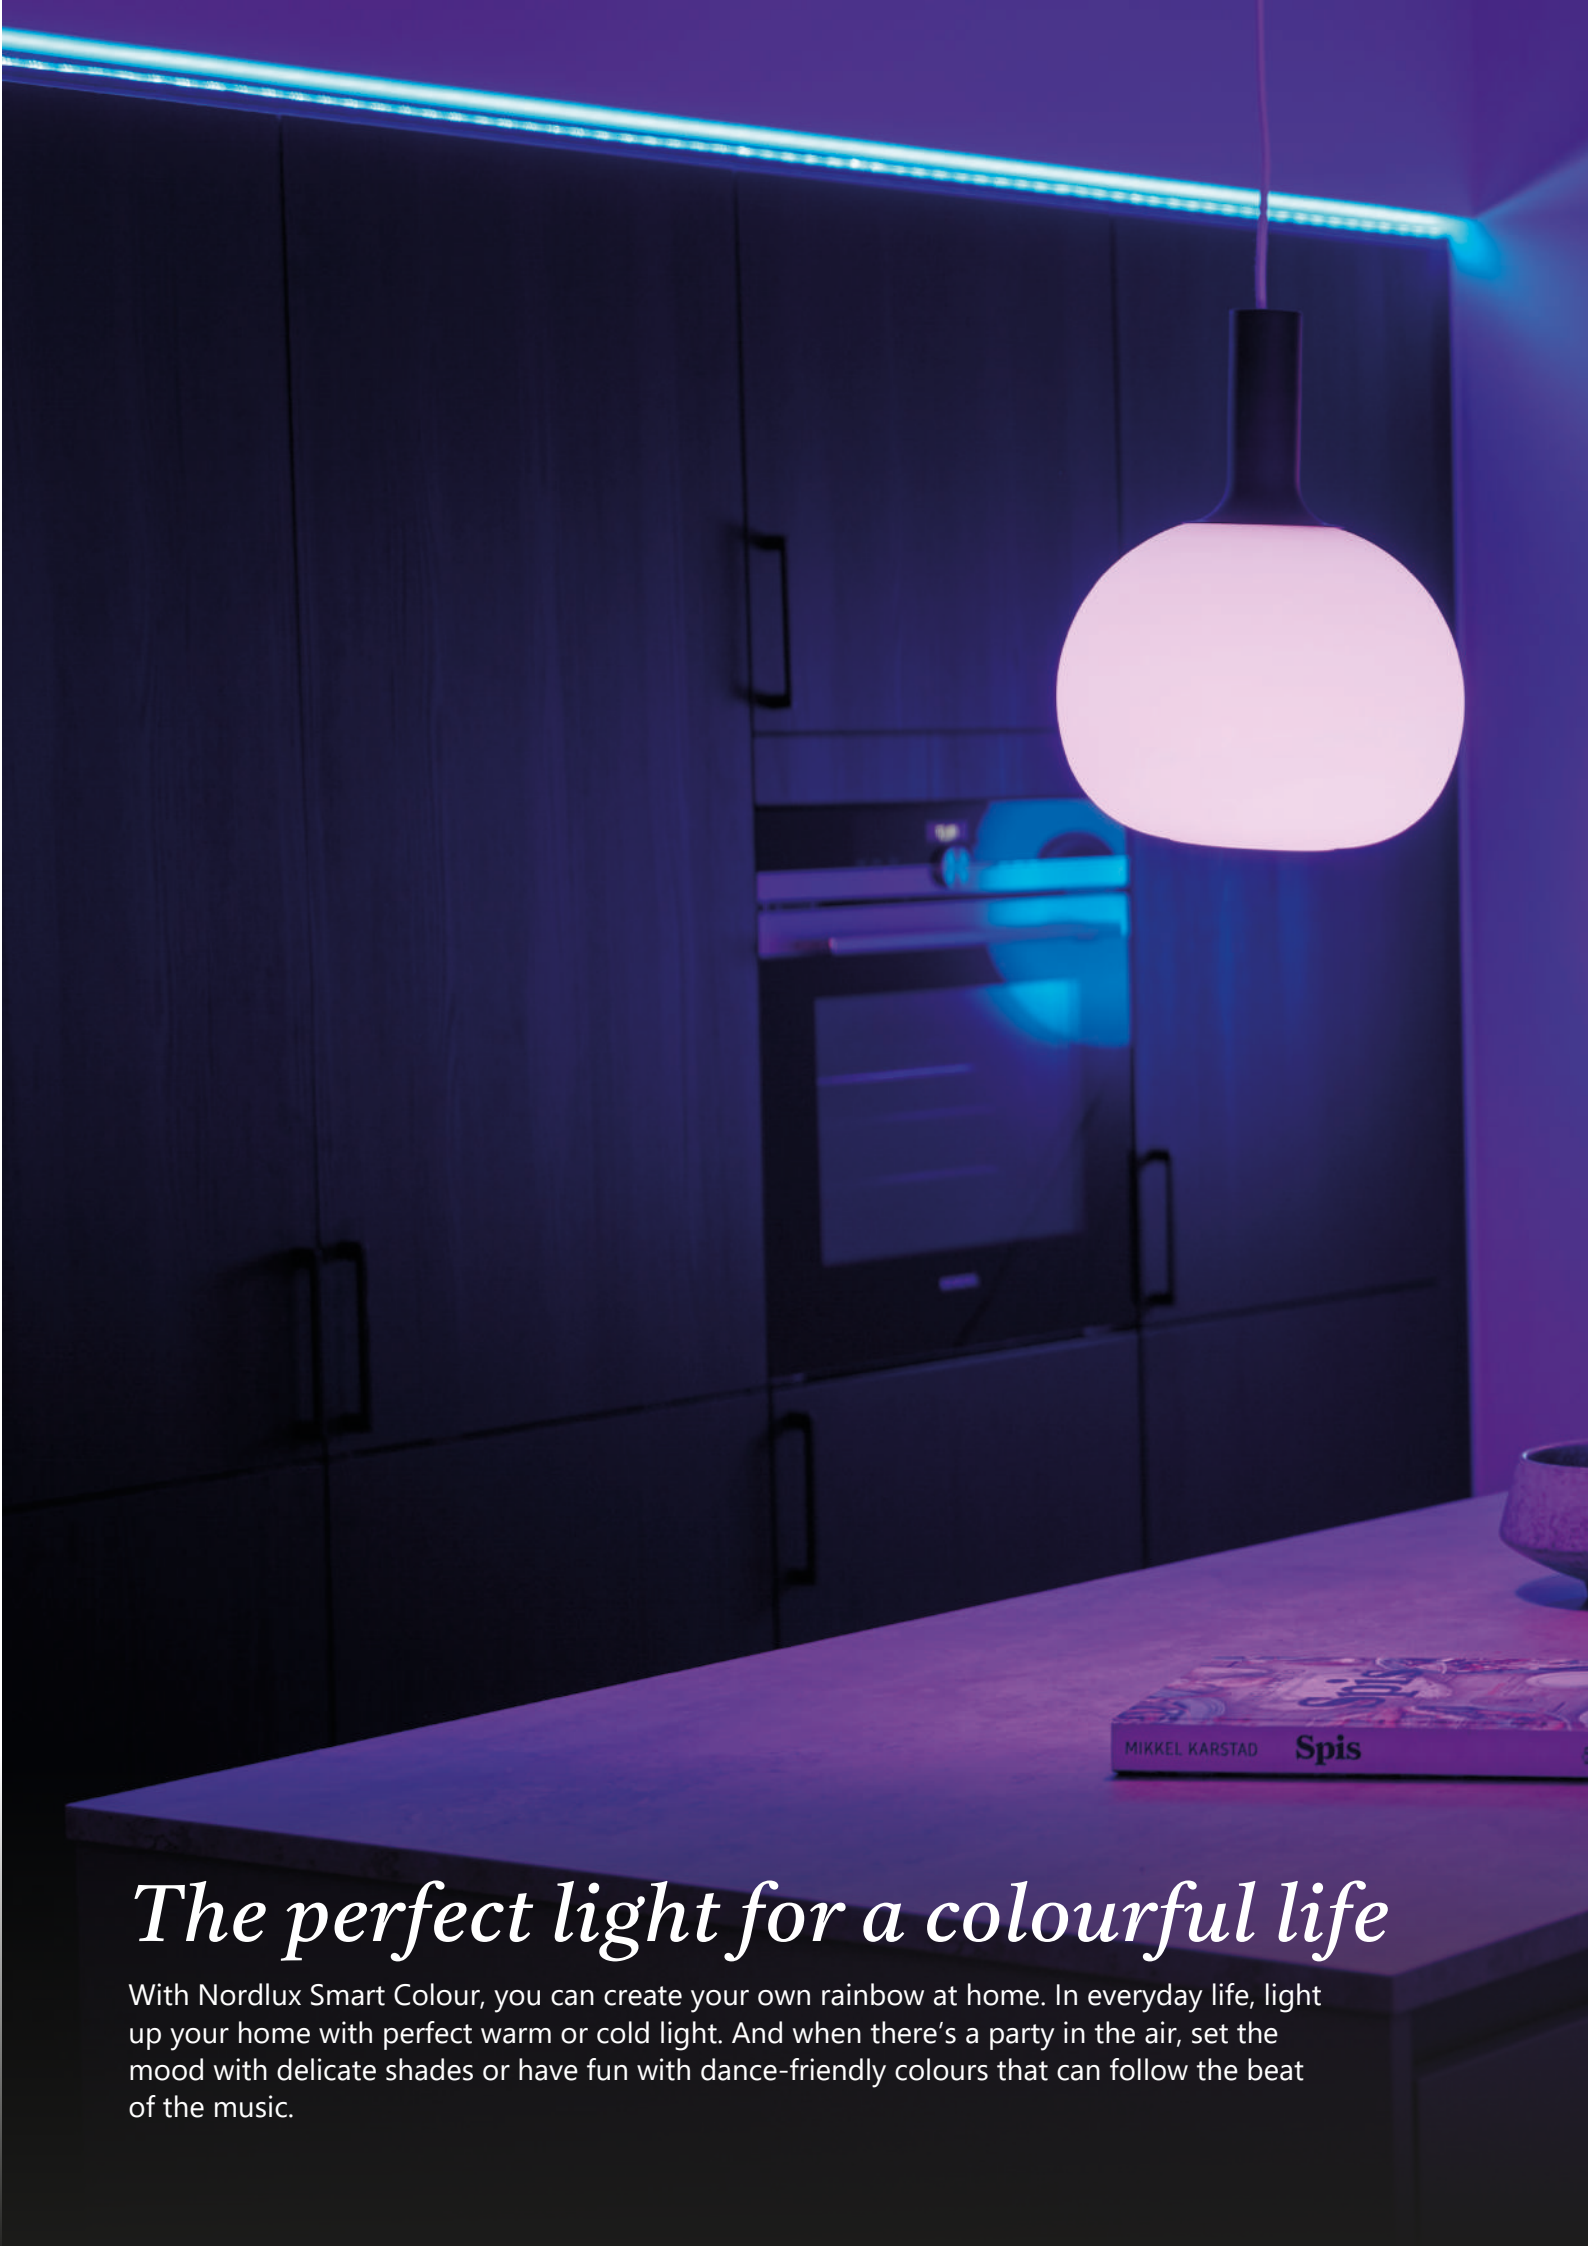

## *Oja Smart*

Oja Smart is a universal ultra-flat ceiling light with an elegant backlight effect. Create the perfect ambience for your home by dimming the light and setting the colour temperature from cold to warm white with the Nordlux Smart app or the Nordlux Smart remote.

- **Adjust brightness and warmth of light with app or remote control**
- **Ultra-slim design**
- **5-year LED guarantee**