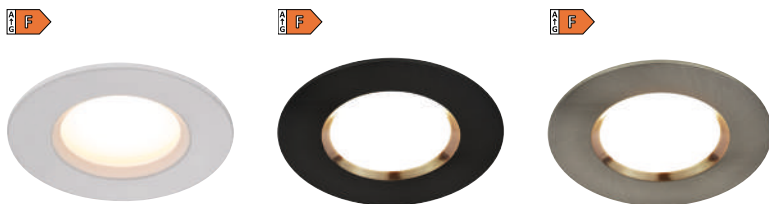

Dorado Smart | White
2015650101

Dorado Smart | Black
2015650103

Dorado Smart | Brushed Nickel
2015650155